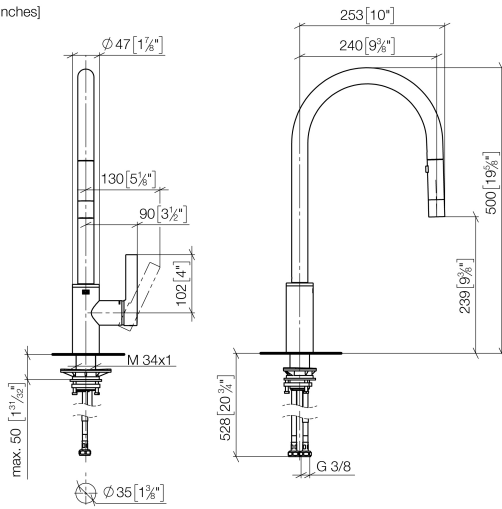

**TARA ULTRA Single-lever mixer Pull-down with spray function - Durabronss (23kt Gold)**

TARA ULTRA

33 870 875

- 240mm projection
- pivotable spout 360°
- Optional swivel limiter available with swivel limiter set 12 823 970 90
- laminar and spray flow
- height of mixer 500 mm
- height up to laminar flow regulator 240 mm
- hole diameter 35 mm
- 1800 mm metal shower hose
- sprayface with anti-scaling system
- max. flow 10.4 l/min at 3 bar flow pressure
- lead-free
- This product can help a building meet the requirements of Green Building Rating Systems, e.g. LEED®, BREEAM®, DGNB

10 712 970-09

33 870 875

mm [inches]

**Flow rate chart**

**Certificates**

LGA\_28657.

GDV\_0400314.

33 870 875

TARA ULTRA Single-lever mixer Pull-down with spray function - Durabrass  
(23kt Gold)

TARA ULTRA

33 870 875

Spare parts list

No.	Item Number	Name	Quantity used	Delivery time
1	90 12 11 148 00-09	shower	1	-
Spare part can no longer be ordered, please order the replacement item				
2	04 30 02 120 00-85	hose	1	30
3	90 28 22 304 00-09	spout	1	40
4	09 28 10 160 90	ring	2	2
5	09 18 40 186 90	sleeve	1	2
6	09 30 11 203 90	ring	1	2
7	90 15 05 064 05 90	cartridge	1	2
8	09 14 10 190 90	seal	1	2
9	09 28 30 030-09	cover	1	40
10	09 20 87 020-09	handle	1	40
11	90 31 11 063 00 90	pin	1	2
12	90 31 20 087 00-09	plug	1	40
13	09 14 10 036 90	seal	1	2
14	04 30 04 101 00 90	hose	2	2
15	04 28 20 067 00 90	pipe	1	2
16	04 30 11 040 00 90	fixing set	1	2
17	09 20 93 056 90	insert	1	2
18	90 24 03 253 00 90	adaptor	1	2
19	09 30 03 038 90	hose	1	2
20	04 21 50 010 00 90	accessories	1	2
21	90 30 09 031 00 90	key	1	2