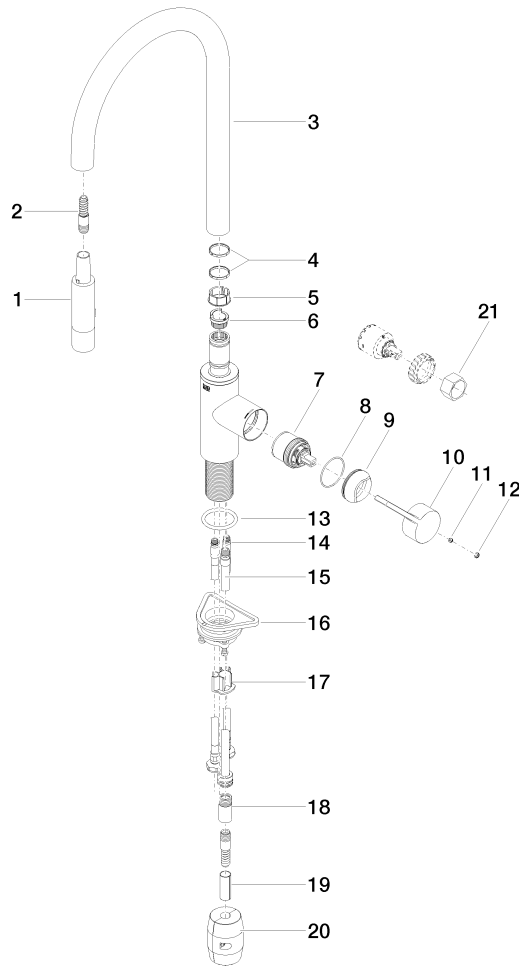

**TARA ULTRA Single-lever mixer Pull-down with spray function - Durabronss (23kt Gold)**

TARA ULTRA

33 870 875

- 240mm projection
- pivotable spout 360°
- Optional swivel limiter available with swivel limiter set 12 823 970 90
- laminar and spray flow
- height of mixer 500 mm
- height up to laminar flow regulator 240 mm
- hole diameter 35 mm
- 1800 mm metal shower hose
- sprayface with anti-scaling system
- max. flow 10.4 l/min at 3 bar flow pressure
- lead-free
- This product can help a building meet the requirements of Green Building Rating Systems, e.g. LEED®, BREEAM®, DGNB

**Recommended miscellaneous**

**Swivel limitation set -**

12 823 970 90

**Recommended miscellaneous**

**Dispenser without rosette - Durabronss (23kt Gold)**

82 424 970-09

**Recommended miscellaneous**

**Strainer waste with control handle - Durabronss (23kt Gold)**

10 712 970-09

33 870 875

mm [inches]

**Flow rate chart**

**Certificates**

LGA\_28657.

GDV\_0400314.

33 870 875

TARA ULTRA Single-lever mixer Pull-down with spray function - Durabrass  
(23kt Gold)

TARA ULTRA

33 870 875

Spare parts list

No.	Item Number	Name	Quantity used	Delivery time
1	90 12 11 148 00-09	shower	1	-
Spare part can no longer be ordered, please order the replacement item				
2	04 30 02 120 00-85	hose	1	30
3	90 28 22 304 00-09	spout	1	40
4	09 28 10 160 90	ring	2	2
5	09 18 40 186 90	sleeve	1	2
6	09 30 11 203 90	ring	1	2
7	90 15 05 064 05 90	cartridge	1	2
8	09 14 10 190 90	seal	1	2
9	09 28 30 030-09	cover	1	40
10	09 20 87 020-09	handle	1	40
11	90 31 11 063 00 90	pin	1	2
12	90 31 20 087 00-09	plug	1	40
13	09 14 10 036 90	seal	1	2
14	04 30 04 101 00 90	hose	2	2
15	04 28 20 067 00 90	pipe	1	2
16	04 30 11 040 00 90	fixing set	1	2
17	09 20 93 056 90	insert	1	2
18	90 24 03 253 00 90	adaptor	1	2
19	09 30 03 038 90	hose	1	2
20	04 21 50 010 00 90	accessories	1	2
21	90 30 09 031 00 90	key	1	2